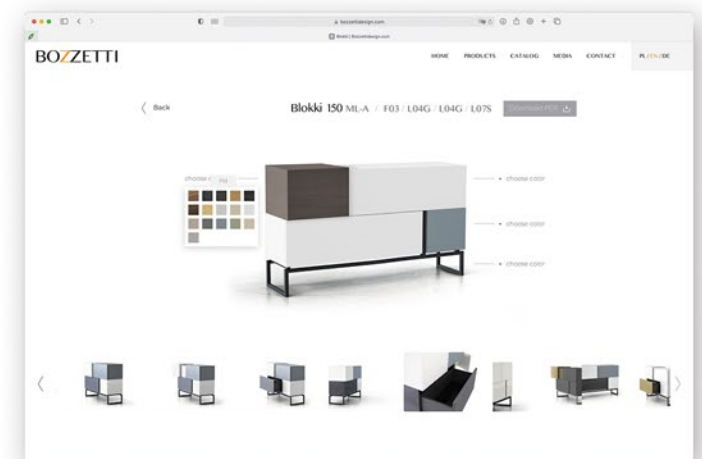

visit our web site
www.bozzettidesign.com

Zapraszamy na naszą stronę internetową, na której można skorzystać z konfiguratorów naszych produktów, dobrać z ich pomocą wykonanie poszczególnych elementów i wygenerować plik PDF z wymarzonym meblem.

We invite you to our website, where you can personalize our products using the configurator. Choose the finishing of individual elements and generate a PDF file of your ideal furniture.

< Back

Blokki 150 ML-A / F03 / L04G / L04G / L07S

Download PDF

choose color
choose color
choose color

and check out our configurator