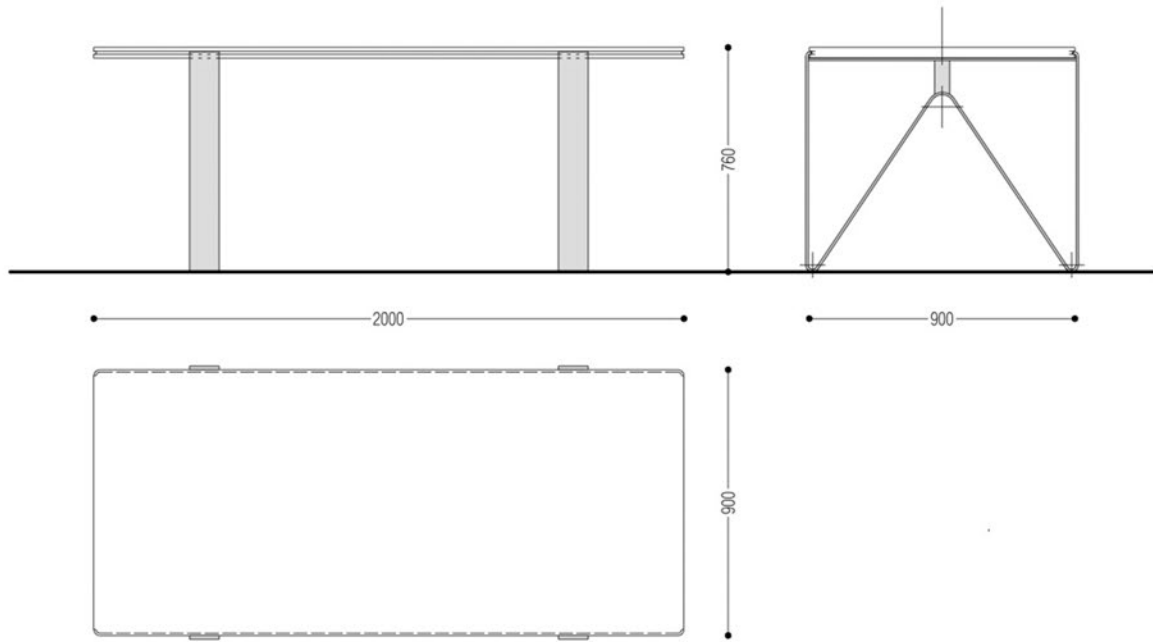

tabbb

recommendation
for the competition