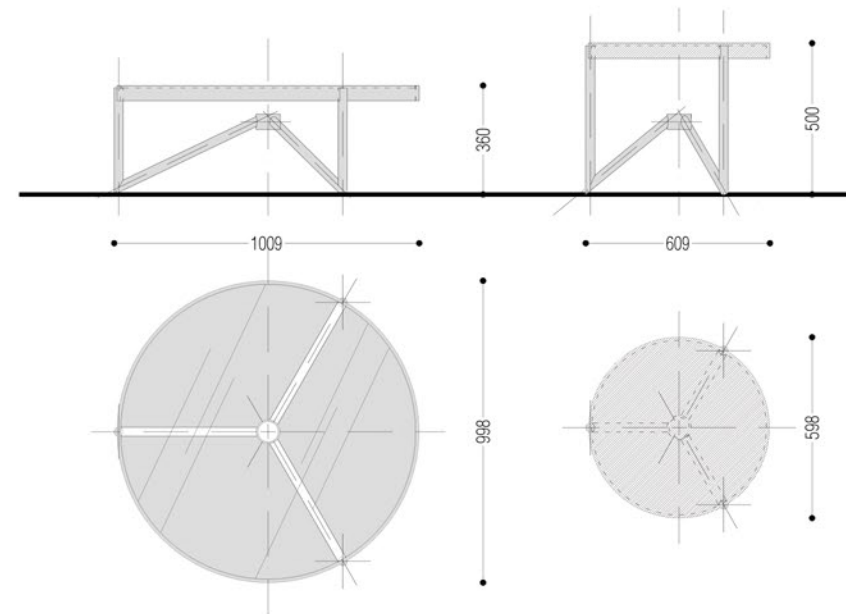

crcl 1/2

Nasze okrągłe stoliki z kolekcji Crcl to stalowa konstrukcja z blatem pełnym w wykończeniu fornir lub lakier albo z blatem szklanym. Występują w dwóch wymiarach blatu i dwóch wysokościach, pozwalając na zastosowanie ich w różnych sytuacjach przestrzennych. Znakomicie sprawdzają się także użyte jako zestaw.

Our round coffee tables from the Crcl collection are a steel structure with a tabletop in veneer or colour laquered finish or with a glass tabletop. They come in two dimensions and two heights, allowing their use in various spatial situations. Also used as a set are great.