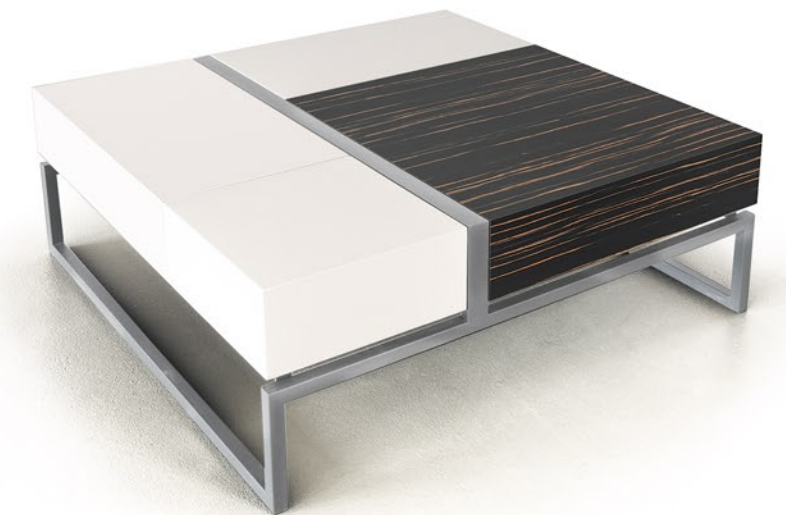

Diag is a simple, modern piece consisting of a wooden desktop supported by steel legs. Slightly raised and curved edges prevent objects from falling and the notches in it are dedicated to hold optional leather organizers. The product is awarded the prestigious Good Design 2021 award - The Chicago Athenaeum Museum of Architecture and Design

diag

blokk

Blokk to oryginalny stół z ukrytymi przestrzeniami do przechowywania dostępnymi po odsunięciu blatów. Jego oparty na stalowej podstawie modułowy blat, pozwala na dowolne kreowanie jego charakteru przez możliwość niezależnego przypisania koloru lub forniru do każdego z czterech segmentów. Można w ten sposób uzyskać zarówno barwną mozaikę, jak i monochromatyczny monolit

Blokk is an original table with hidden storage spaces that can be found beneath moveable tabletops, which can be fully personalized. You can choose the veneers and colours. With this in mind, Blokk can be either a colorful mozaik or a monochromatic unit. Everything is set on a steel base.

Blokki is a timeless piece available in three different sizes. There are four storage modules. Each of them opens in a different way. Similar to the Blokk, each can be fully customized. The sideboard can be used as a piece of freestanding furniture that divides space.